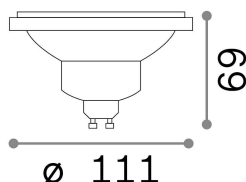

General info

Lampadine e accessori - Lampadine gu10

Non-dimmable light bulb with integrated LED sources and direct light emission

Ean	8021696189031
Item	GU10 13W 0950Lm 3000K
Installation	Light bulb
Guarantee	5 years
Gross weight	0.11 kg
Volume	0.002188 m ³

Technical info

Net weight	0.09 kg
Insulation class	-
Compliance	CE
Power output	220-240 V AC 50 Hz
Dimmer	NO, On-Off
Power supply	Not required

Source info

Power	10 W
Emission	Direct
Max consumption	max 10 W
CCT LED	3000 K
Duration LED (t. 25°C)	15000 h
CRI	> 80
Light beam	20 °
Useful light flux	800 lm
Photobiological risk	1
Standby power	< 0.50 W